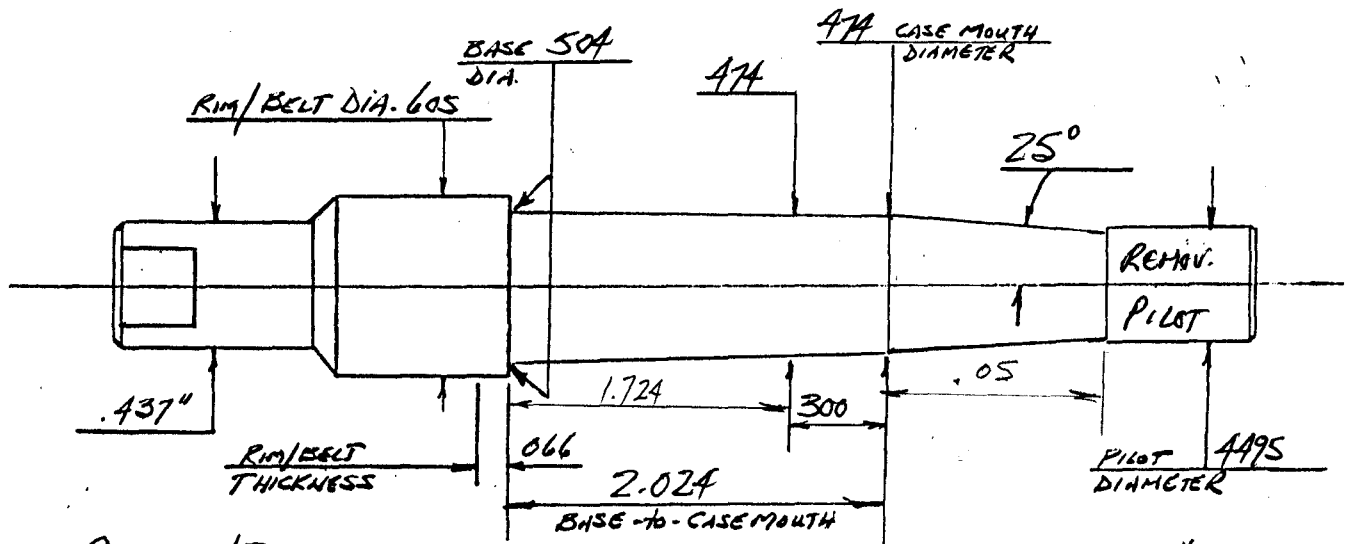

RIMMED/BELTED  
NO SHOULDER

REMMER DIMENSIONS

DIAS: +.001"  
- .000  
LENGTHS: +.005"  
- .000  
ANGLES: ± 10'